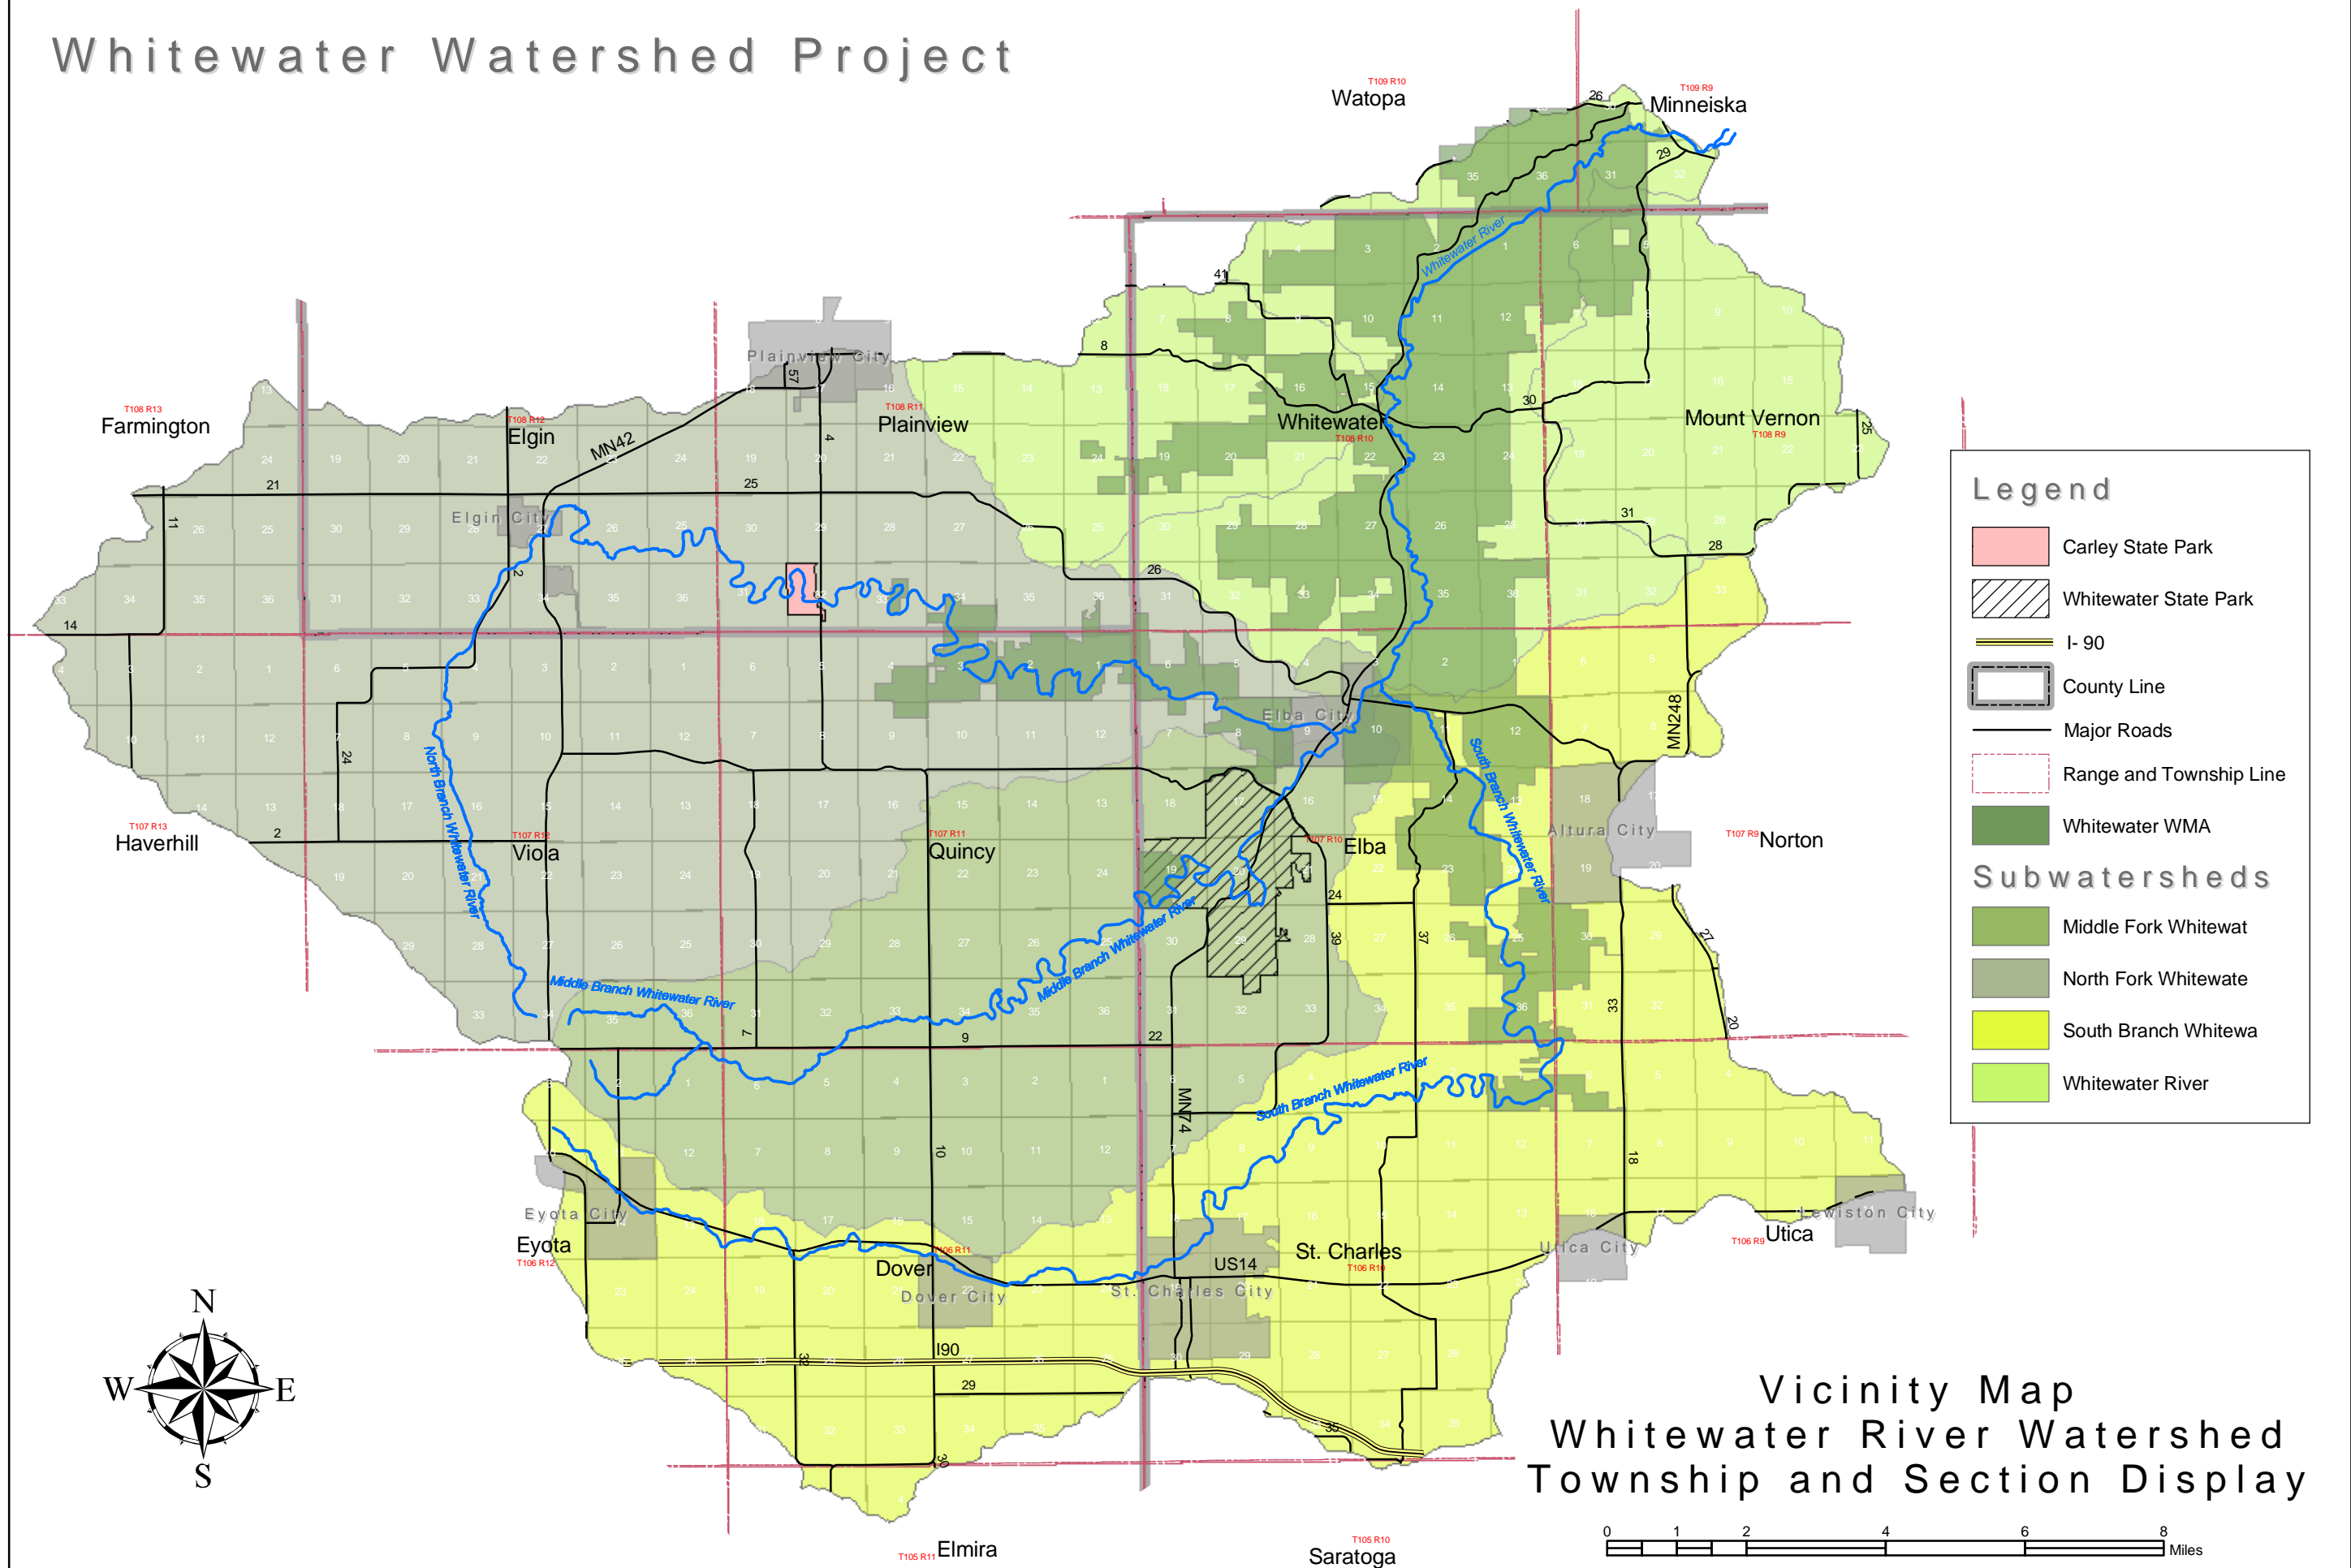

# Whitewater Watershed Project

Vicinity Map  
Whitewater River Watershed  
Township and Section Display